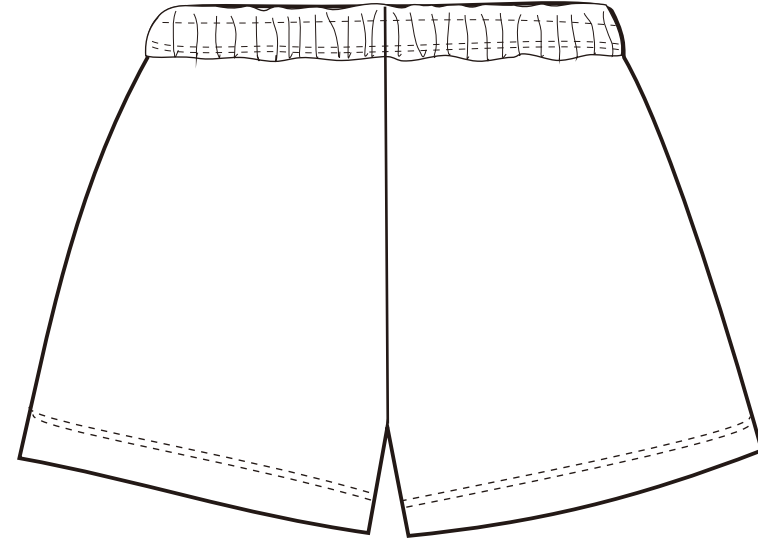

Front

Back

**STYLE INFORMATION:**

CATEGORY:

STYLE CODE:

**CP 1102**

GENDER:

SIZE RANGE:

Available Sizes	4	6	8	10	12	14	16	18	20	22	24	26	28	30		
<b>½ RELAXED WAIST</b>	23	25	27	29	31	33	35	36.5	38	39.5	41	52.5	44	45.5		
<b>OUT LENGTH</b>	26	27	28	29	30	31	32	33	34	35	36	37	38	39		

*Please note, the half chest measurement refers to the size of the garment, not the person wearing it.*

*To determine your half chest measurement, we recommend measuring a similar garment that you already own and that fits you well. Lay it smooth on a flat surface and measure from arm pit to arm pit across the chest. This is your half chest measurement. Use this to choose the appropriate size from the chart.*